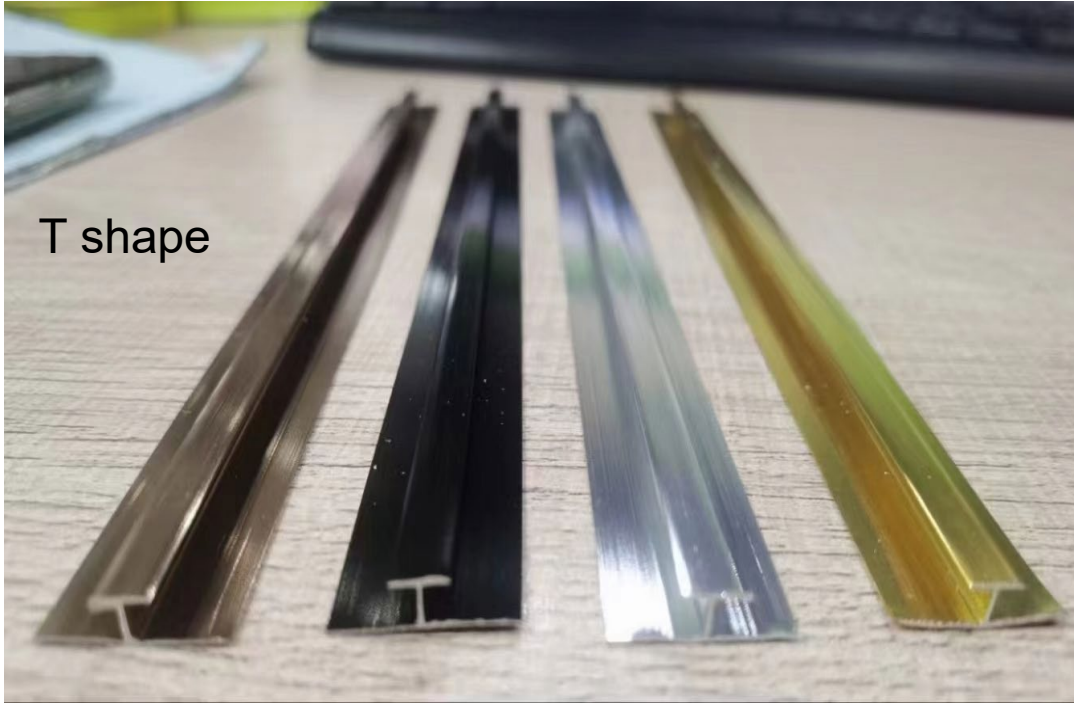

Steel L Shape

Code	Color	Specification(inch)
SLR01	Gold/Black/Pink/Sliver	0.79x0.79x114.17
SLR02	Gold/Black/Pink/Sliver	0.98x0.98x114.17

HILLSIDE UPSCALE DECOR
CREATE.INSPIRE.DECORATE

Steel U Shape

Code	Color	Specification(inch)
SUR01	Gold/Black/Pink/Sliver	0.79x0.98x114.17