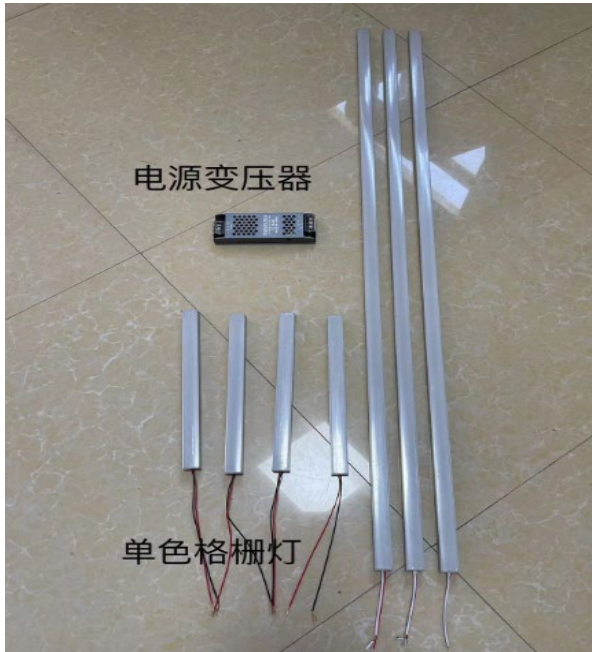

WPC Light

Code	Specification(inch)
WLEDR01	0.79x0.59x11.81
WLEDR02	0.79x0.59x23.62
WLEDR03	0.79x0.59x39.37
WLEDR04	0.79x0.59x59.06
TSFR08	Transfor 12V; Power: 150W