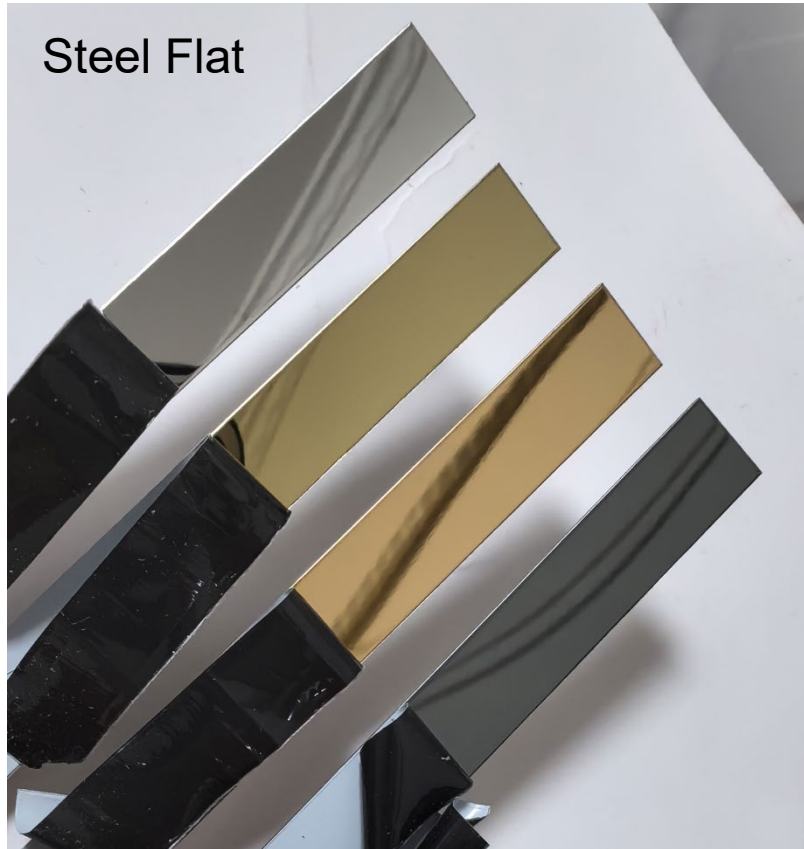

Code	Color	Specification(inch)
SFR01	Gold/Black/Pink/Sliver	0.39x114.17
SFR02	Gold/Black/Pink/Sliver	0.79x114.17
SFR03	Gold/Black/Pink/Sliver	1.57x114.17
SFR04	Gold/Black/Pink/Sliver	2.36x114.17
SFR05	Gold/Black/Pink/Sliver	3.15x114.17
SFR06	Gold/Black/Pink/Sliver	3.94x114.17