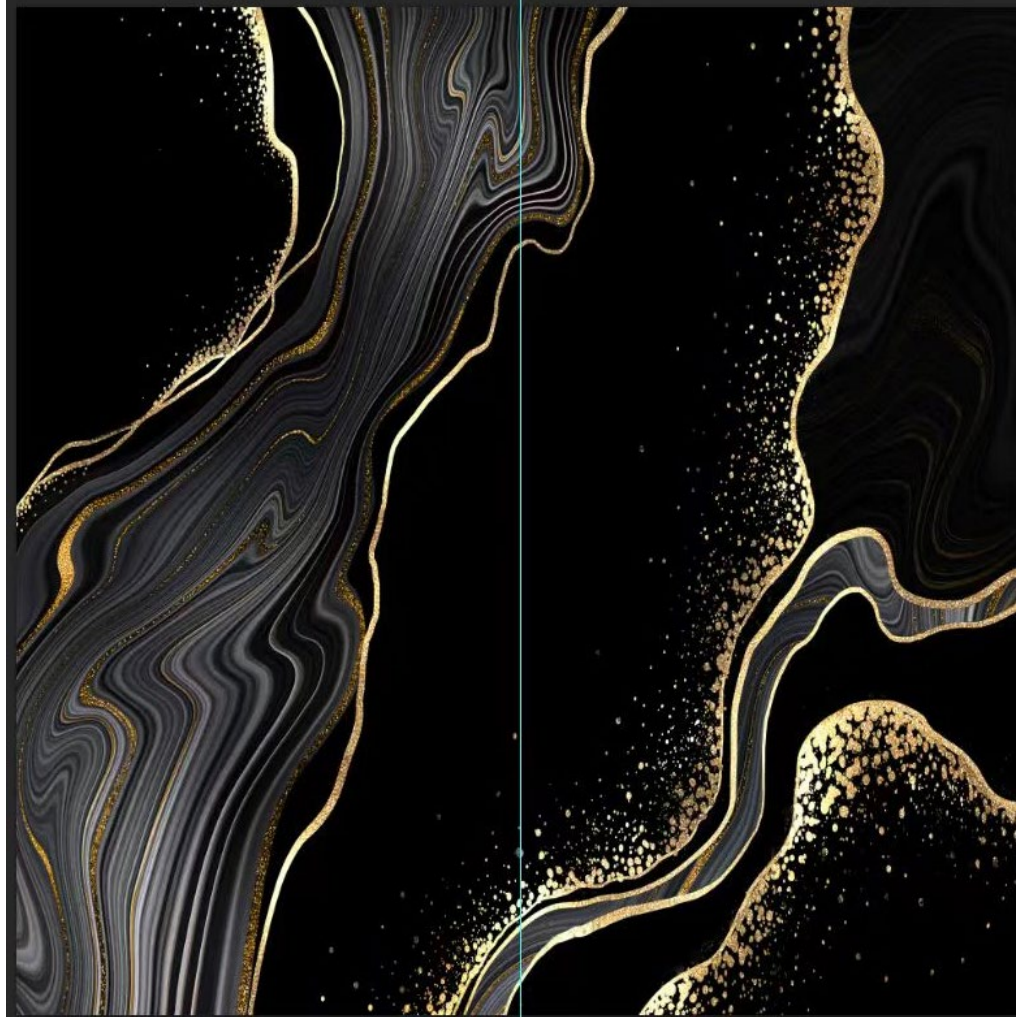

HILLSIDE UPSCALE DECOR
CREATE.INSPIRE.DECORATE

Code	Specification(inch)
3DR38AB	47.24x96.06x0.11 Halfx2