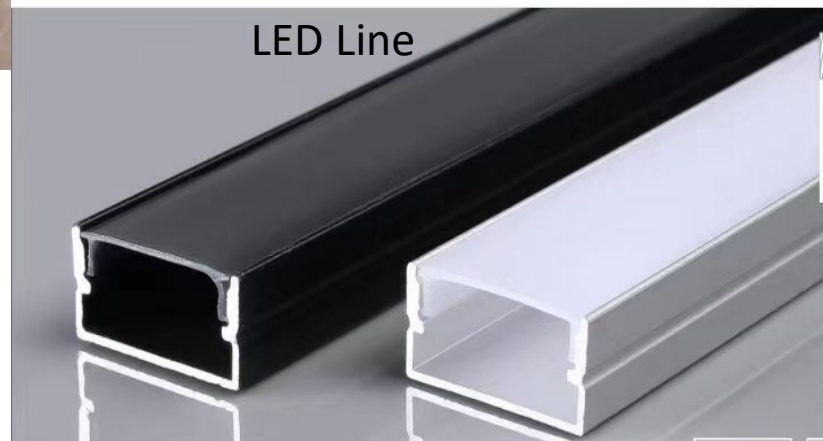

Code	Color	Specification(inch)
LEDR01	White/Warm White 240LED/M	393.7inch/roll

Code	Color	Specification(inch)
LLR02	Black/White	0.79x0.39x114.17