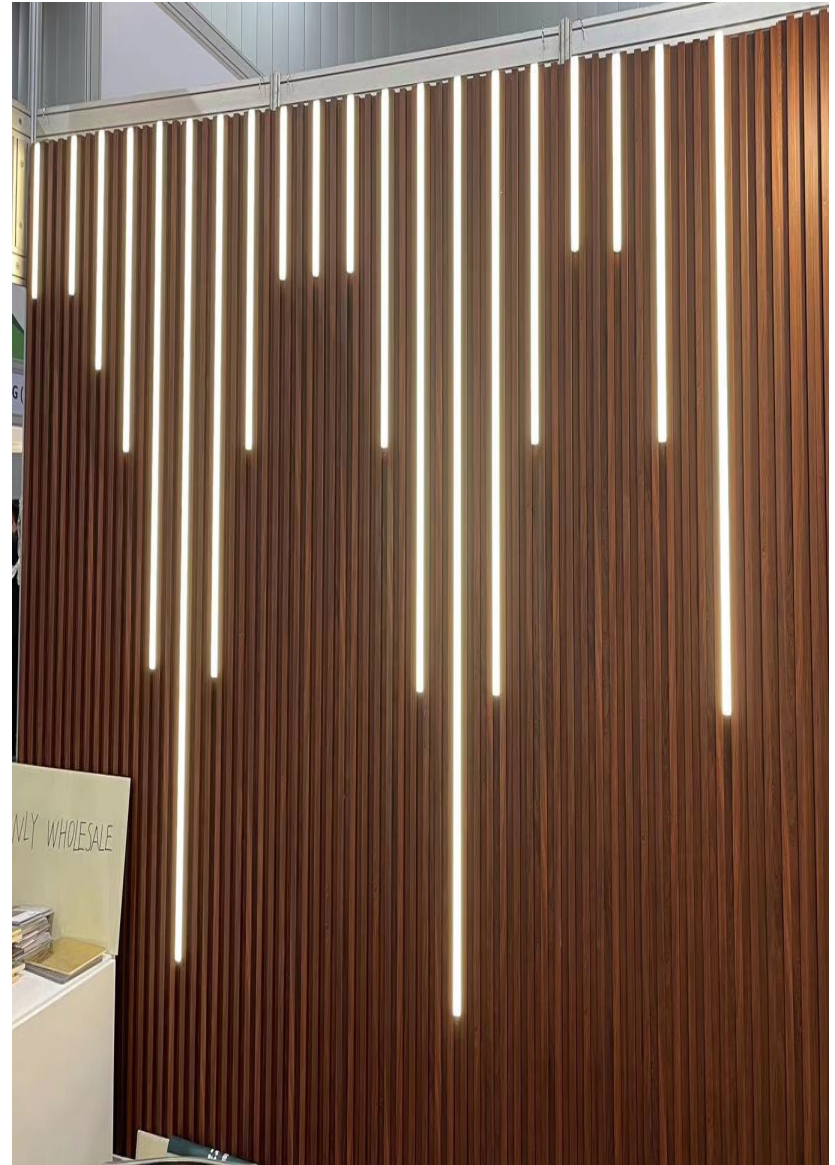

WPC Light

Code	Specification(inch)
WLEDR01	0.79x0.59x11.81
WLEDR02	0.79x0.59x23.62
WLEDR03	0.79x0.59x39.37
WLEDR04	0.79x0.59x59.06
TSFR08	Transfor 12V; Power: 150W