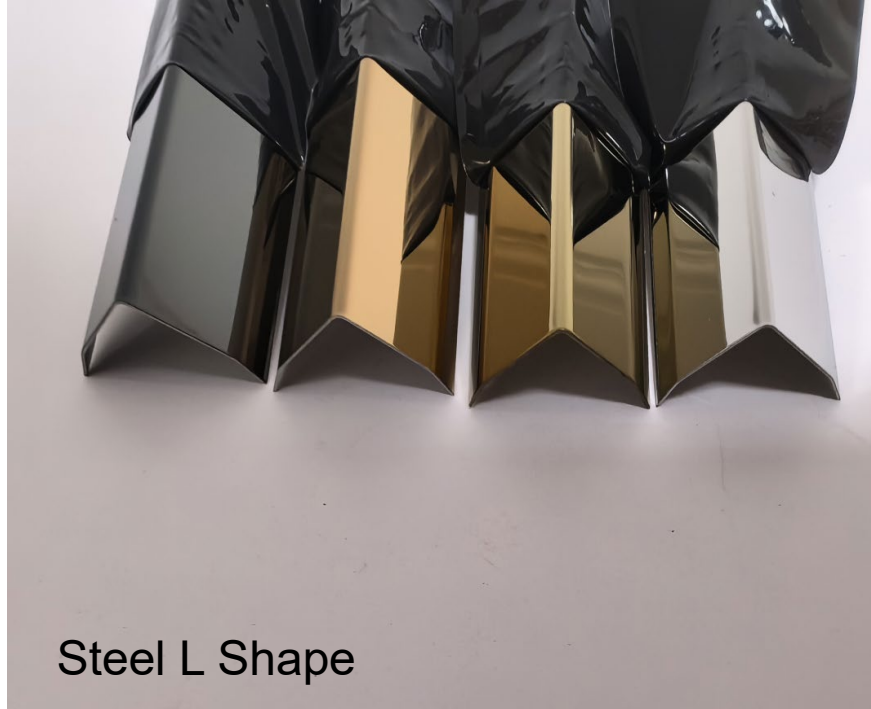

Code	Color	Specification(inch)
SFR01	Gold/Black/Pink/Sliver	0.39x114.17
SFR02	Gold/Black/Pink/Sliver	0.79x114.17
SFR03	Gold/Black/Pink/Sliver	1.57x114.17
SFR04	Gold/Black/Pink/Sliver	2.36x114.17
SFR05	Gold/Black/Pink/Sliver	3.15x114.17
SFR06	Gold/Black/Pink/Sliver	3.94x114.17