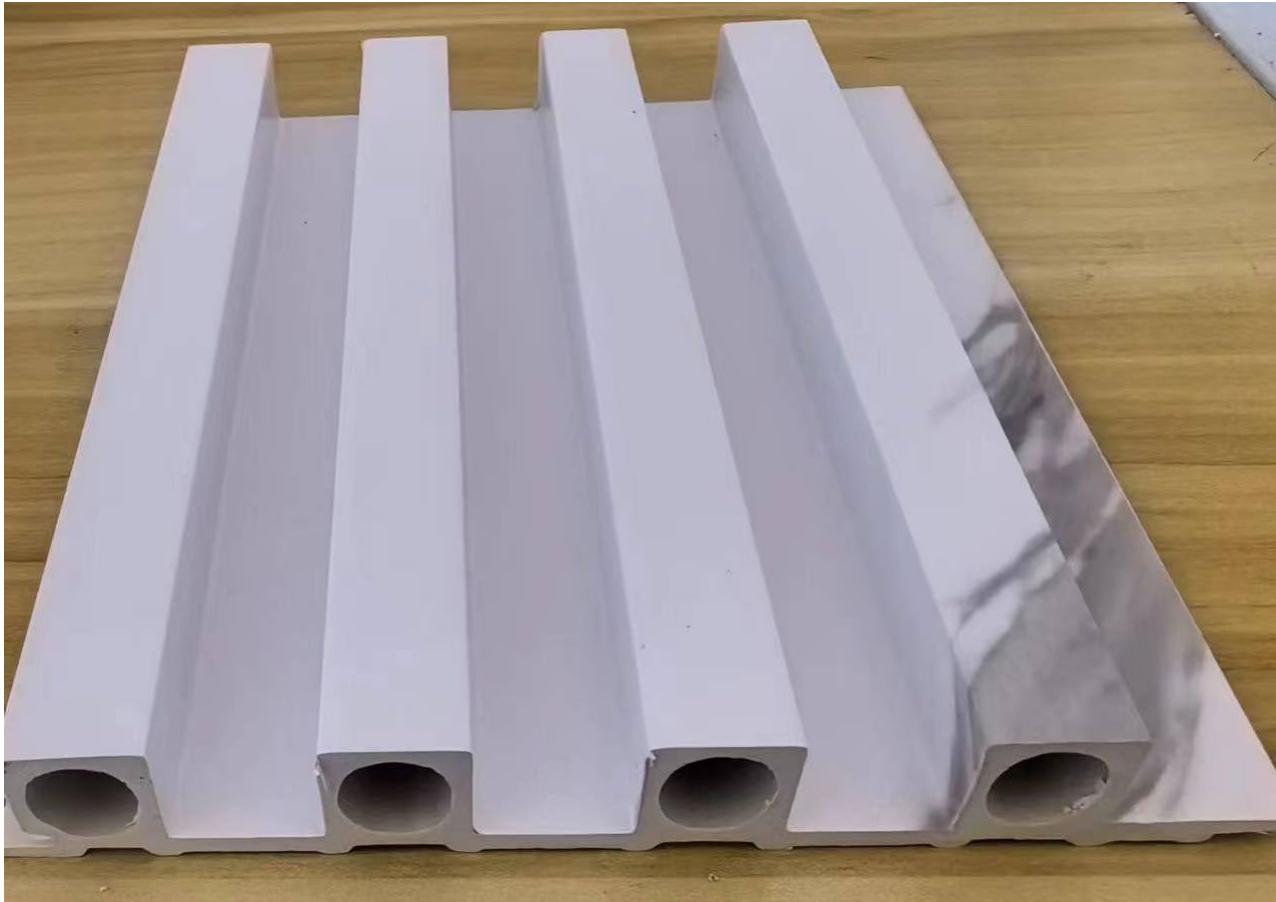

HILLSIDE UPSCALE DECOR
CREATE.INSPIRE.DECORATE

Code	Specification(inch)
WPCR12	6.50x114.17x0.87(Round Hole)