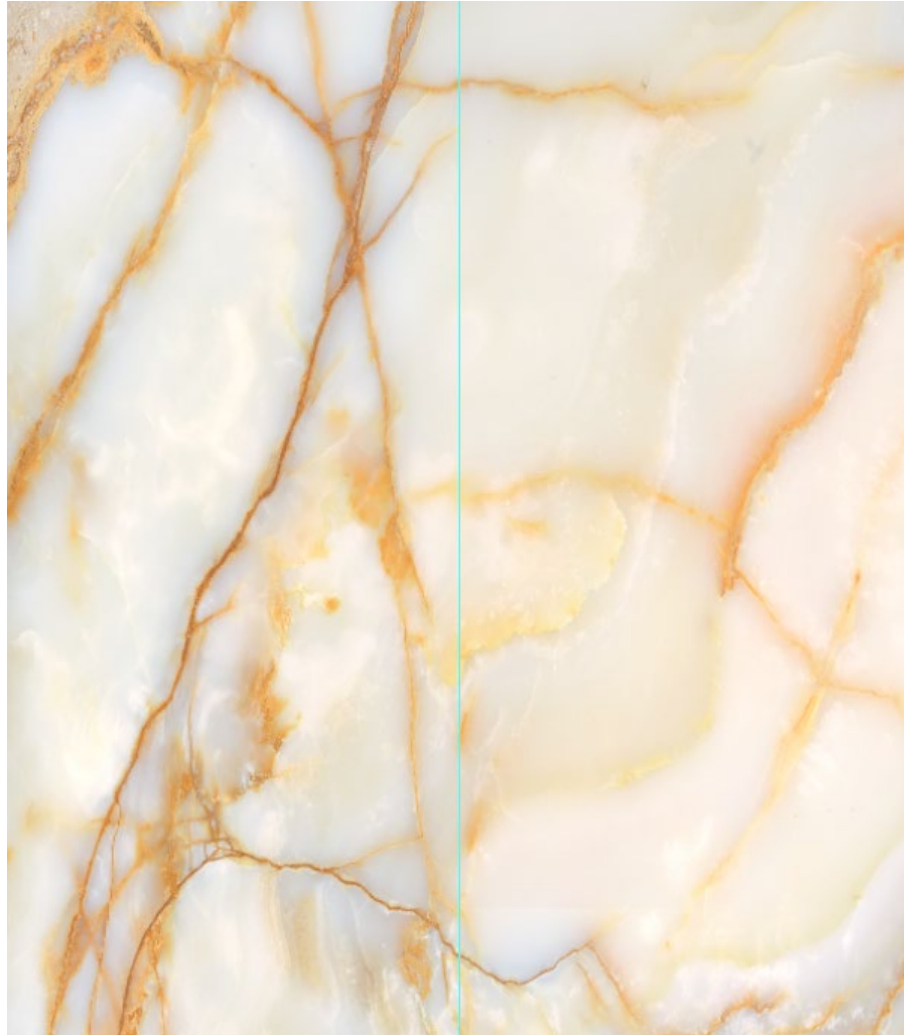

HILLSIDE UPSCALE DECOR
CREATE.INSPIRE.DECORATE

Code	Specification(inch)
3DR07AB	47.24x114x0.11 Halfx2