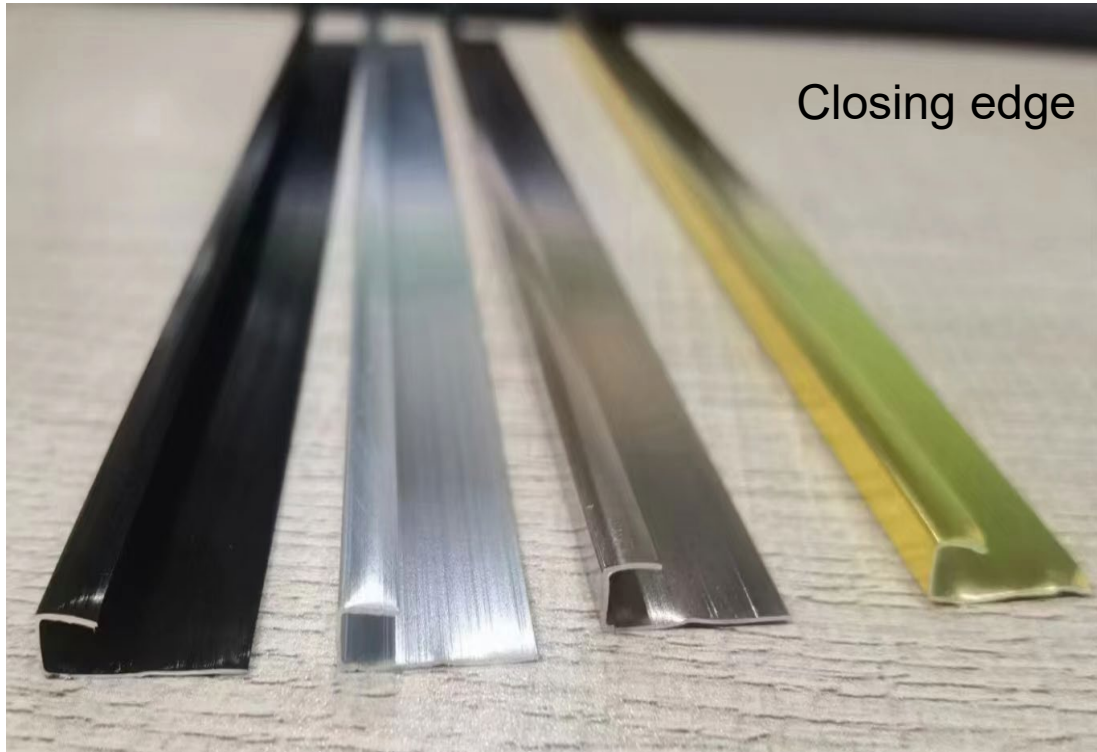

Code	Color	Specification(inch)
UVASR02	gold / black / rose gold /silver each	L:116.14/96.46 inch