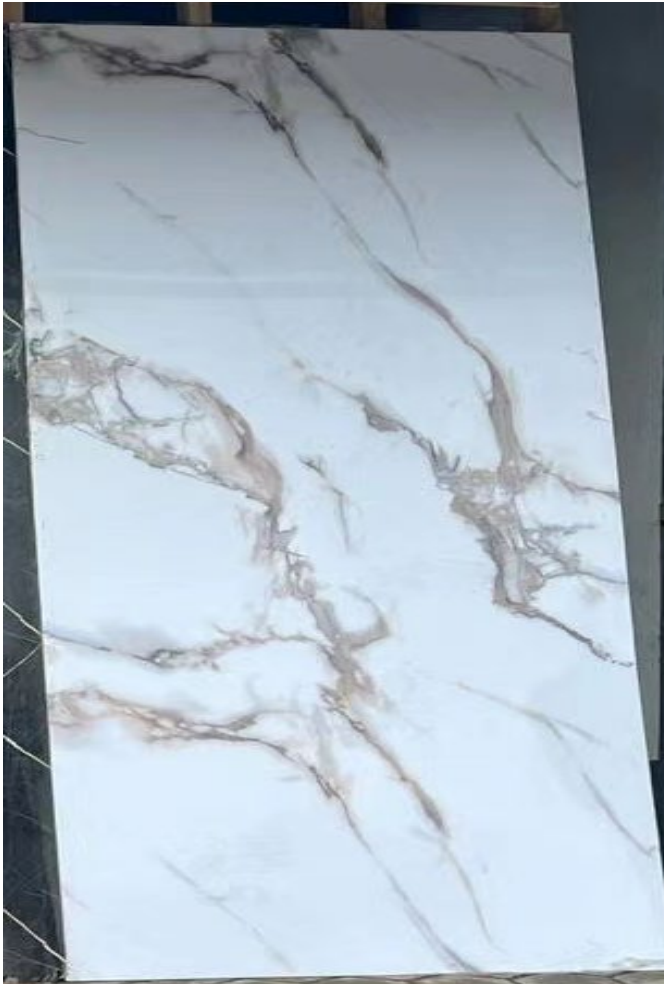

HILLSIDE UPSCALE DECOR
CREATE.INSPIRE.DECORATE

Code	Specification(inch)
UVR10	47.24x114x0.11