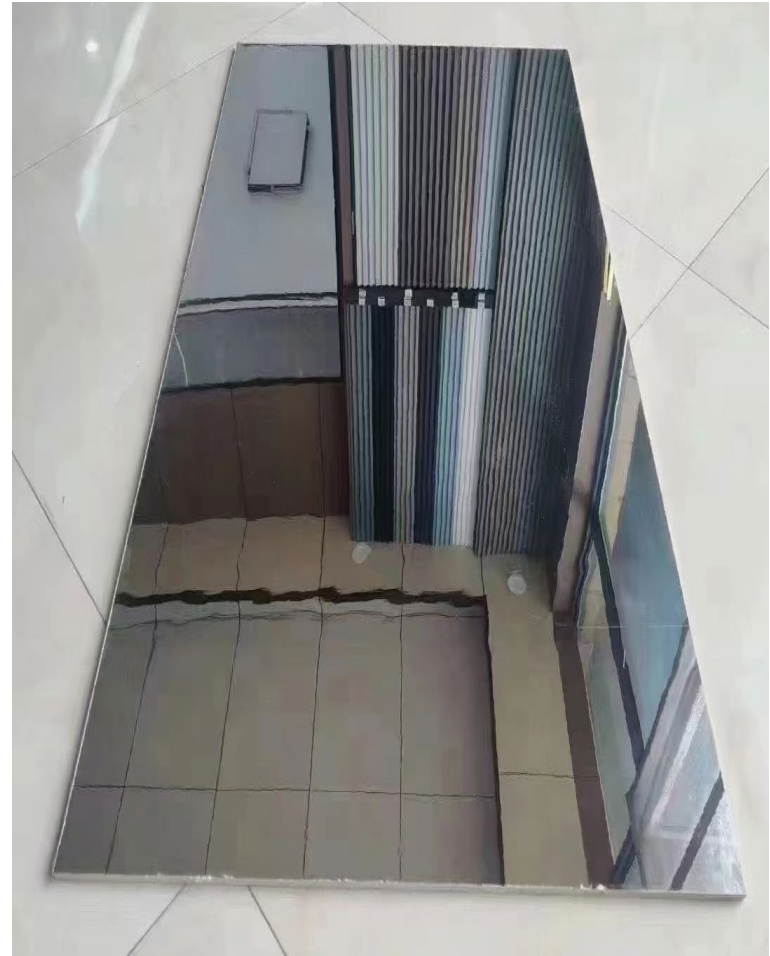

Code	Specification(inch)
UVR09	47.24x96.06x0.11 47.24x114x0.11

Code	Specification(inch)
UVR06	47.24x96.06x0.11 47.24x114x0.11

HILLSIDE UPSCALE DECOR
CREATE.INSPIRE.DECORATE

Code	Specification(inch)
UVR01AB	47.24x114x0.11(half x2)

HILLSIDE UPSCALE DECOR
CREATE.INSPIRE.DECORATE

Code	Specification(inch)
UVR02AB	47.24x114x0.11(half x2)

HILLSIDE UPSCALE DECOR
CREATE.INSPIRE.DECORATE

Code	Specification(inch)
UVR05	47.24x114x0.11

Code	Specification(inch)
UVR07	47.24x114x0.11

HILLSIDE UPSCALE DECOR
CREATE.INSPIRE.DECORATE

Code	Specification(inch)
UVR12	47.24x114x0.11

Code	Specification(inch)
UVR08	47.24x114x0.11

HILLSIDE UPSCALE DECOR
CREATE.INSPIRE.DECORATE

Code	Specification(inch)
UVR10	47.24x114x0.11

Code	Specification(inch)
Carbon Board	47.24x114x0.2

- 1 • UV Marble
- 2 • 3D Marble
- 3 • WPC Wall Panel
- 4 • Steel&UV Metal
- 5 • LED Light
- 6 • Acoustic Wall Panel
- 7 • Outdoor Wall Panel & PU Stone
- 8 • Outdoor grass & flower forest
- 9 • LED Mirror
- 10 • Waterfall Kitchen Sink
- 11 • Faucet