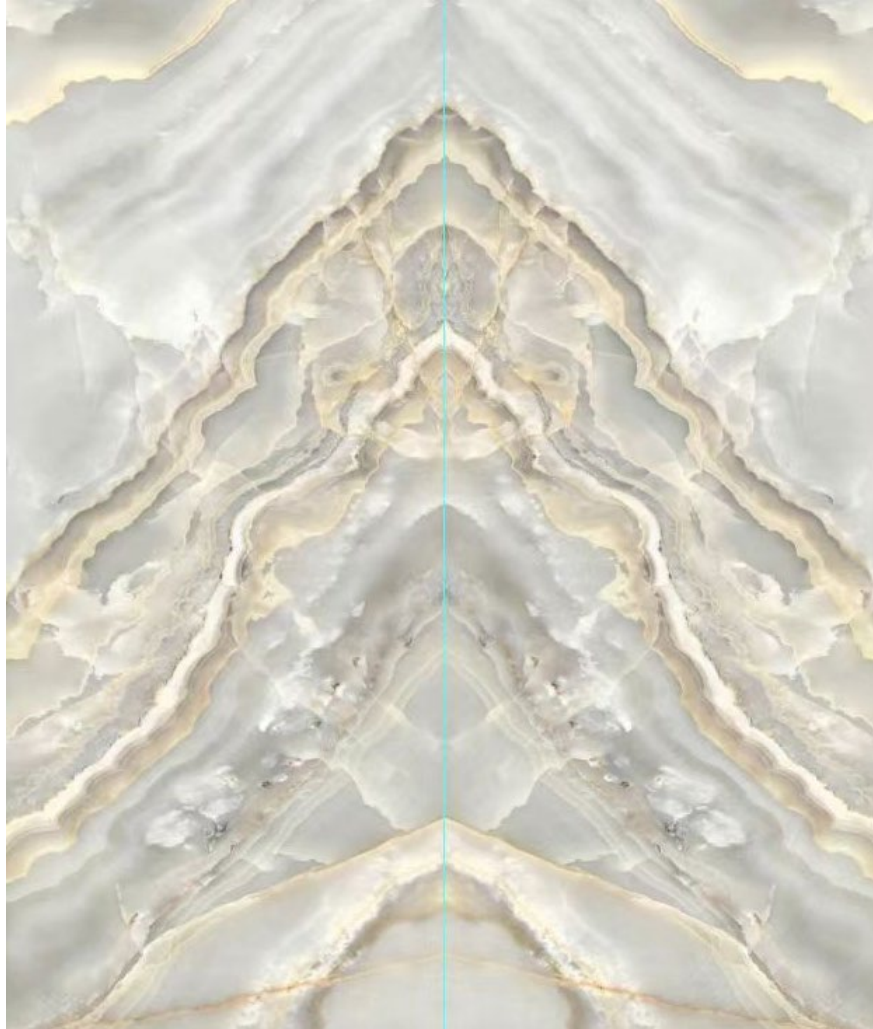

HILLSIDE UPSCALE DECOR
CREATE.INSPIRE.DECORATE

Code	Specification(inch)
3DR33AB	47.24x96.06x0.11 Halfx2