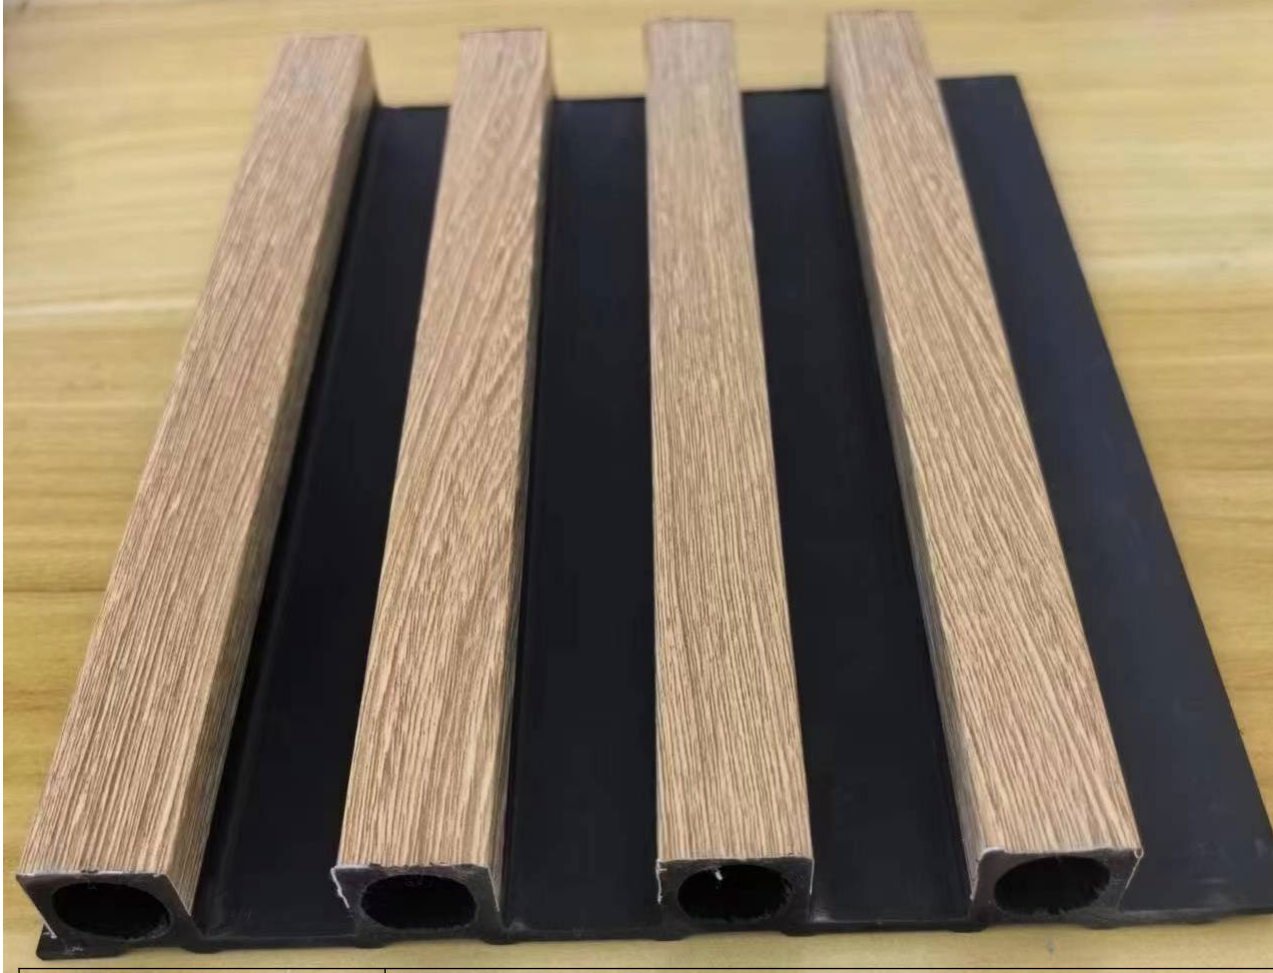

HILLSIDE UPSCALE DECOR
CREATE.INSPIRE.DECORATE

Code	Specification(inch)
WPCR14	6.50x114.17x0.87(Round Hole)