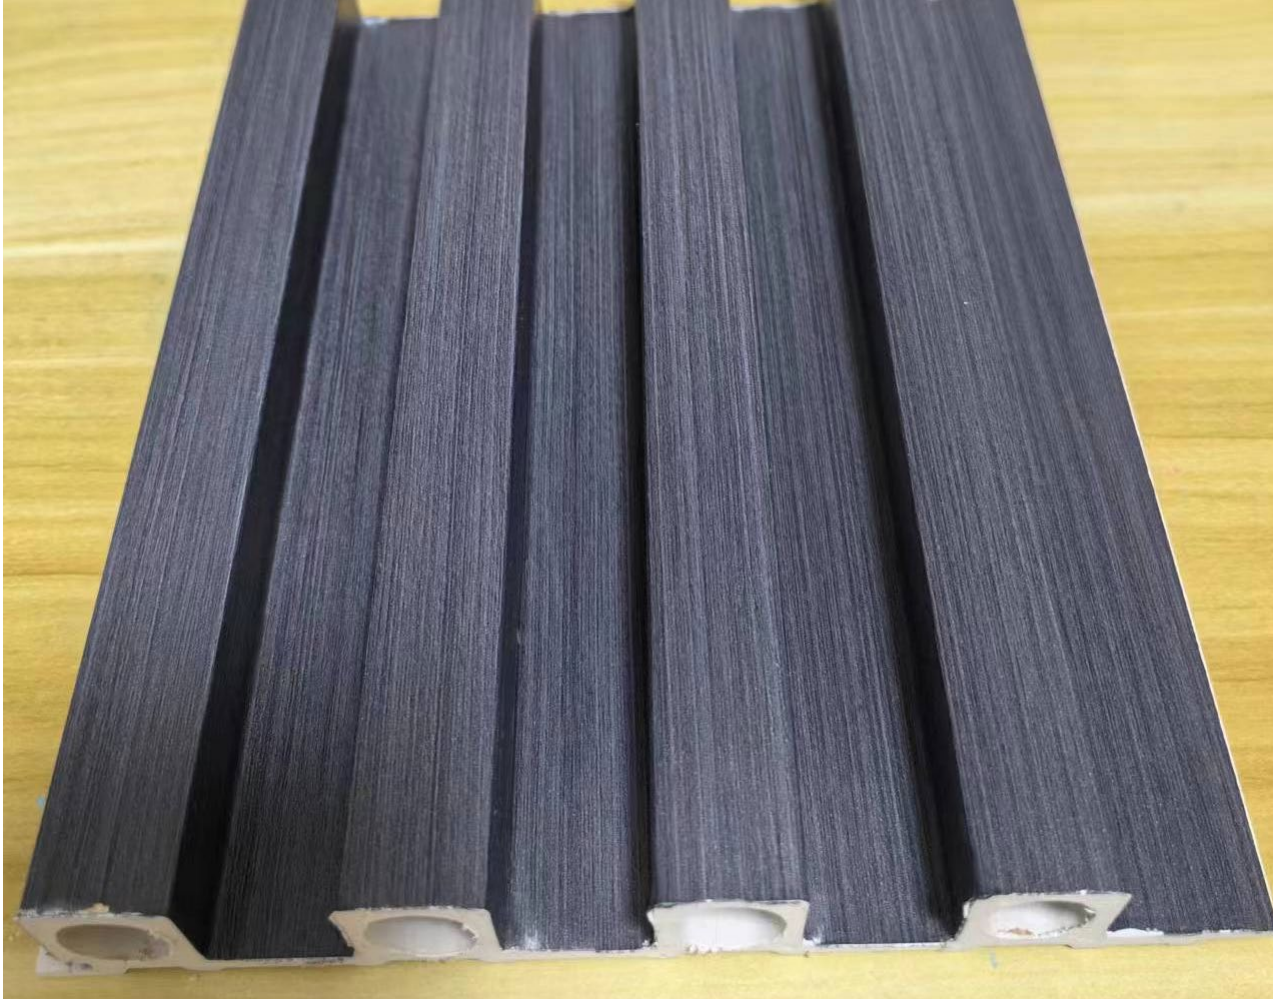

HILLSIDE UPSCALE DECOR
CREATE.INSPIRE.DECORATE

Code	Specification(inch)
WPCR11	6.50x114.17x0.87(Round Hole)