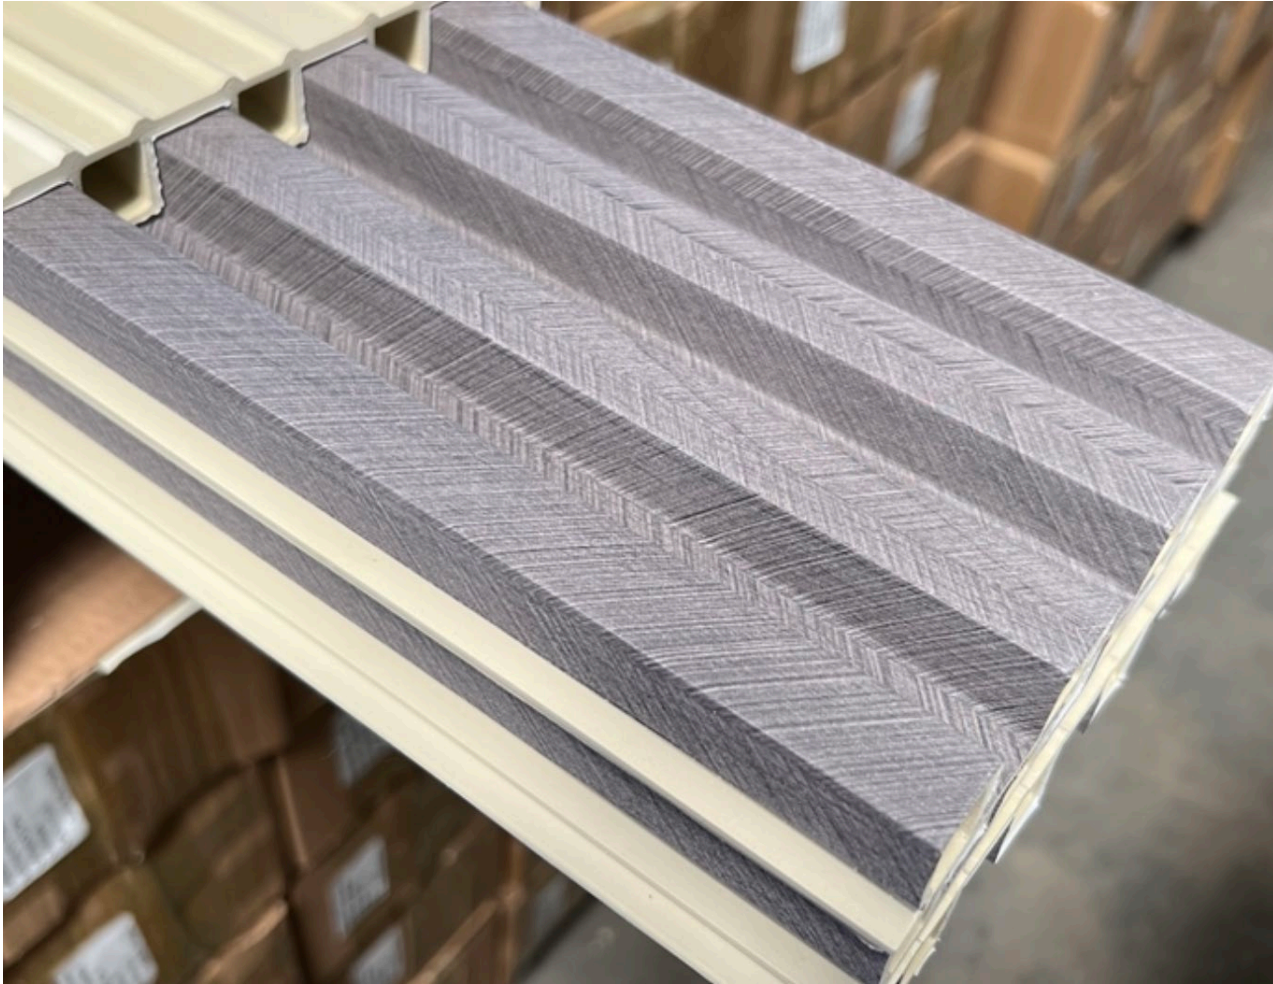

HILLSIDE UPSCALE DECOR
CREATE.INSPIRE.DECORATE

Code	Specification(inch)
WPCR10	6.50x114.17x0.87(Round Hole)