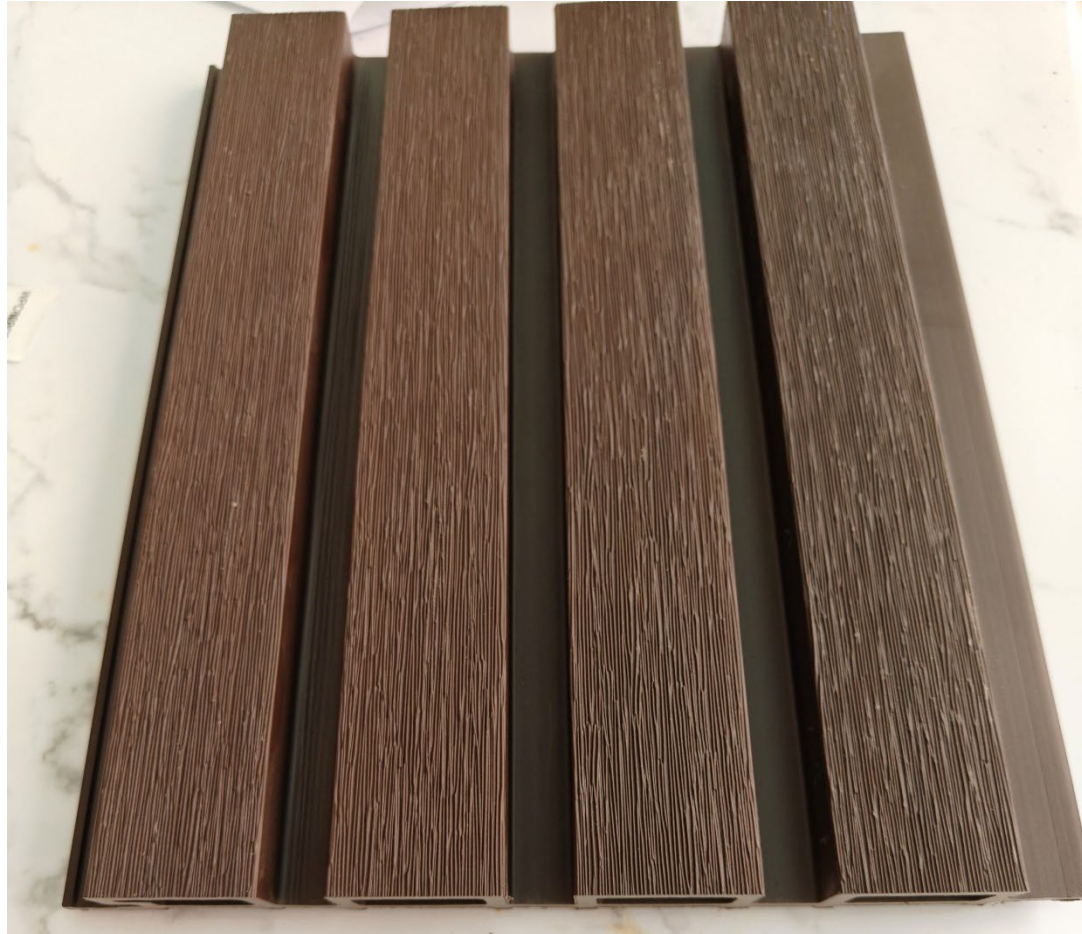

HILLSIDE UPSCALE DECOR
CREATE.INSPIRE.DECORATE

Code	Specification(inch)
GWPCR08 Rosewood flow	8.66x1.02x114