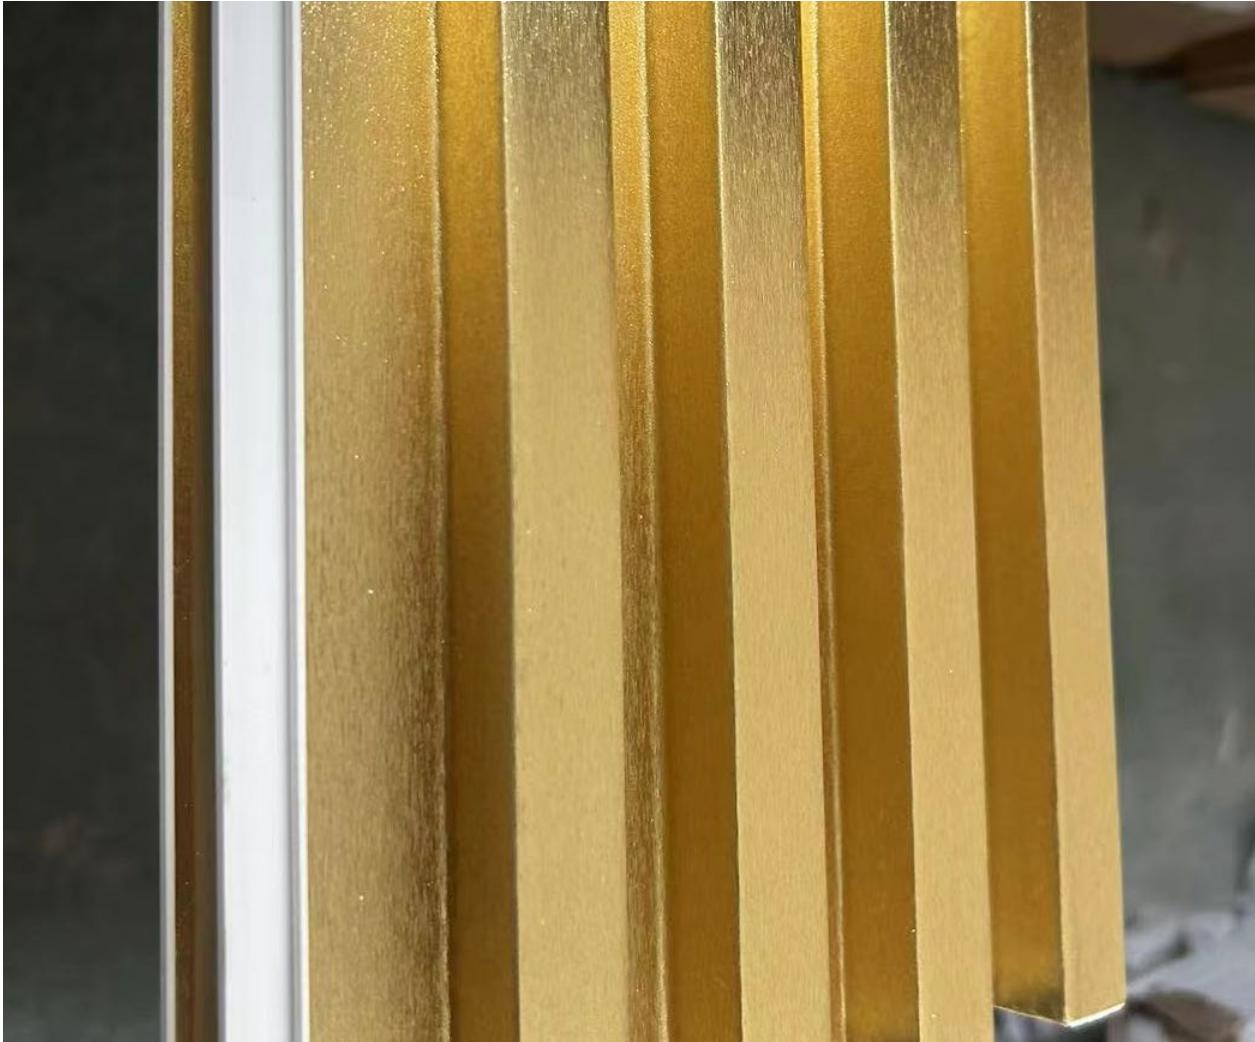

HILLSIDE UPSCALE DECOR
CREATE.INSPIRE.DECORATE

Code	Specification(inch)
WPCR04	6.50x114.17x0.87(Round Hole)