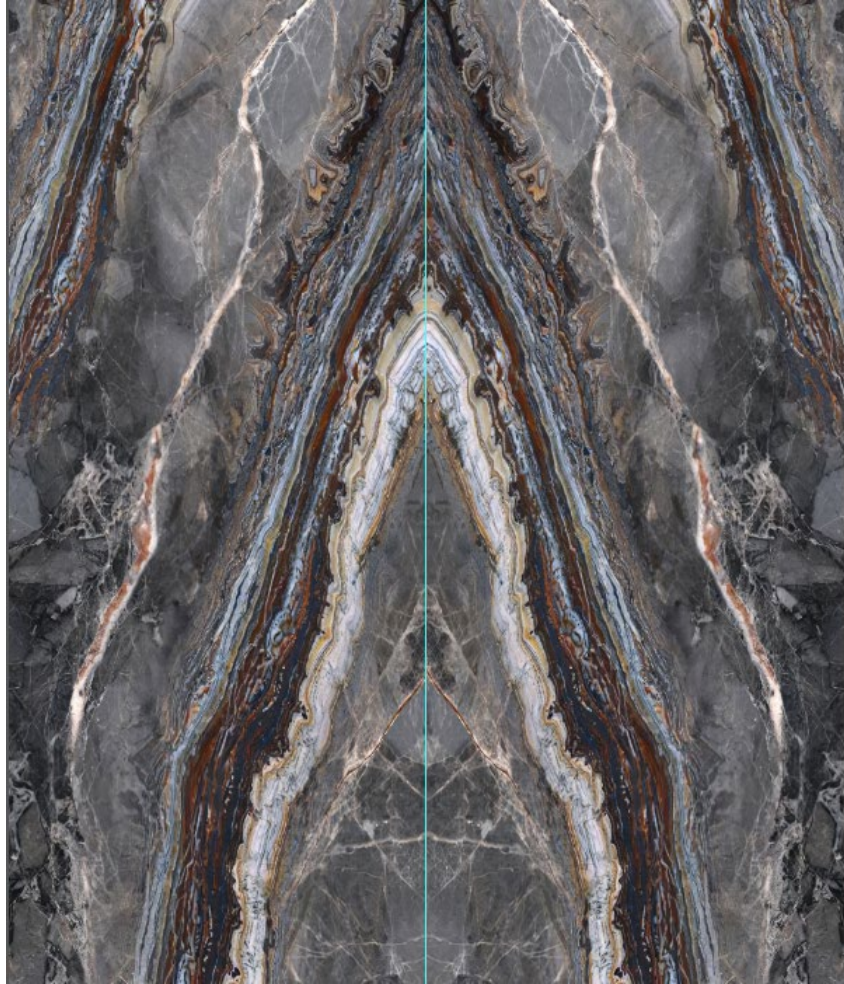

HILLSIDE UPSCALE DECOR
CREATE.INSPIRE.DECORATE

Code	Specification(inch)
3DR34AB	47.24x96.06x0.11 Halfx2