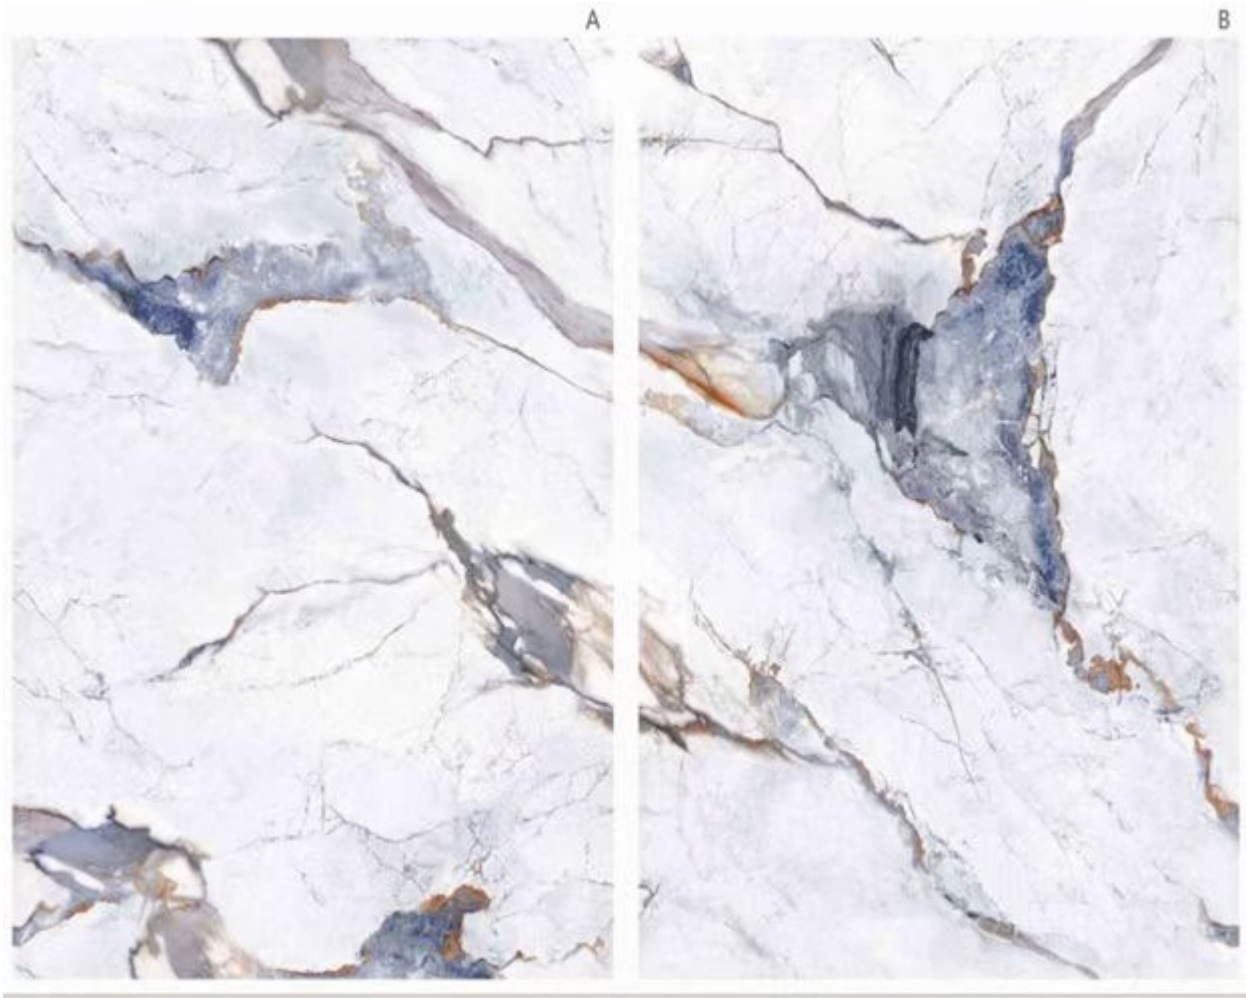

HILLSIDE UPSCALE DECOR
CREATE.INSPIRE.DECORATE

Code	Specification(inch)
UVR02AB	47.24x114x0.11(half x2)