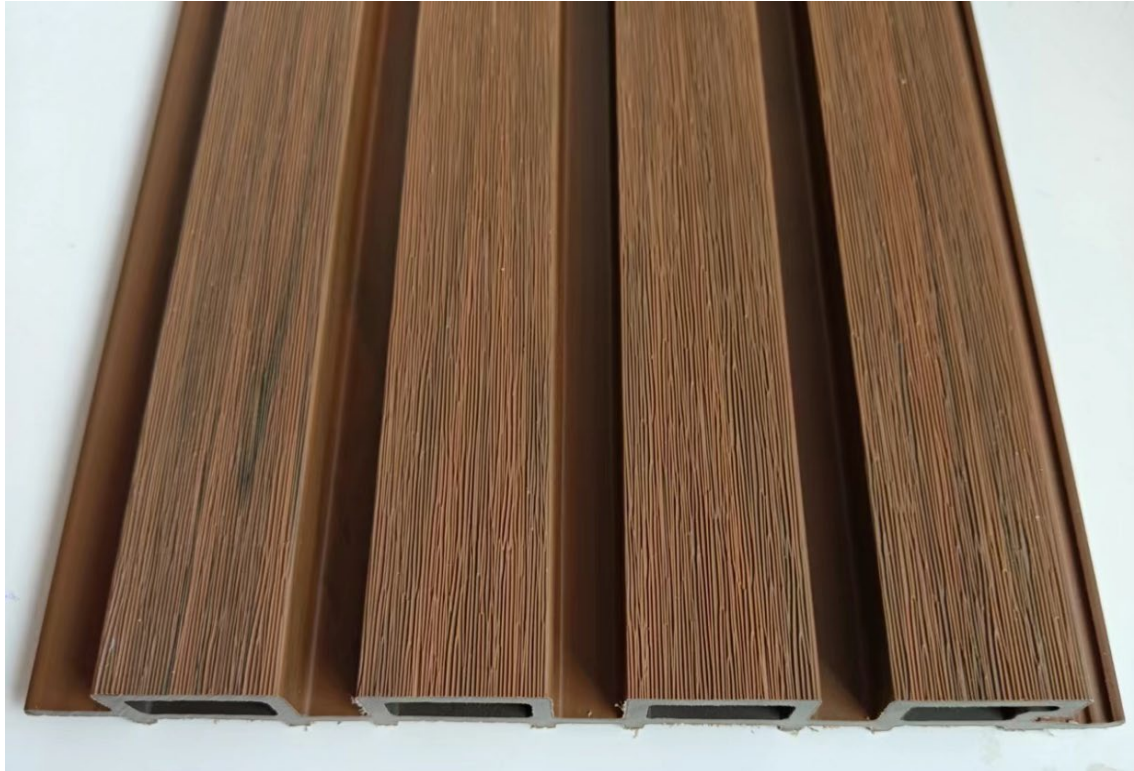

HILLSIDE UPSCALE DECOR
CREATE.INSPIRE.DECORATE

Code	Specification(inch)
GWPCR06 Teak flow	8.66x1.02x114