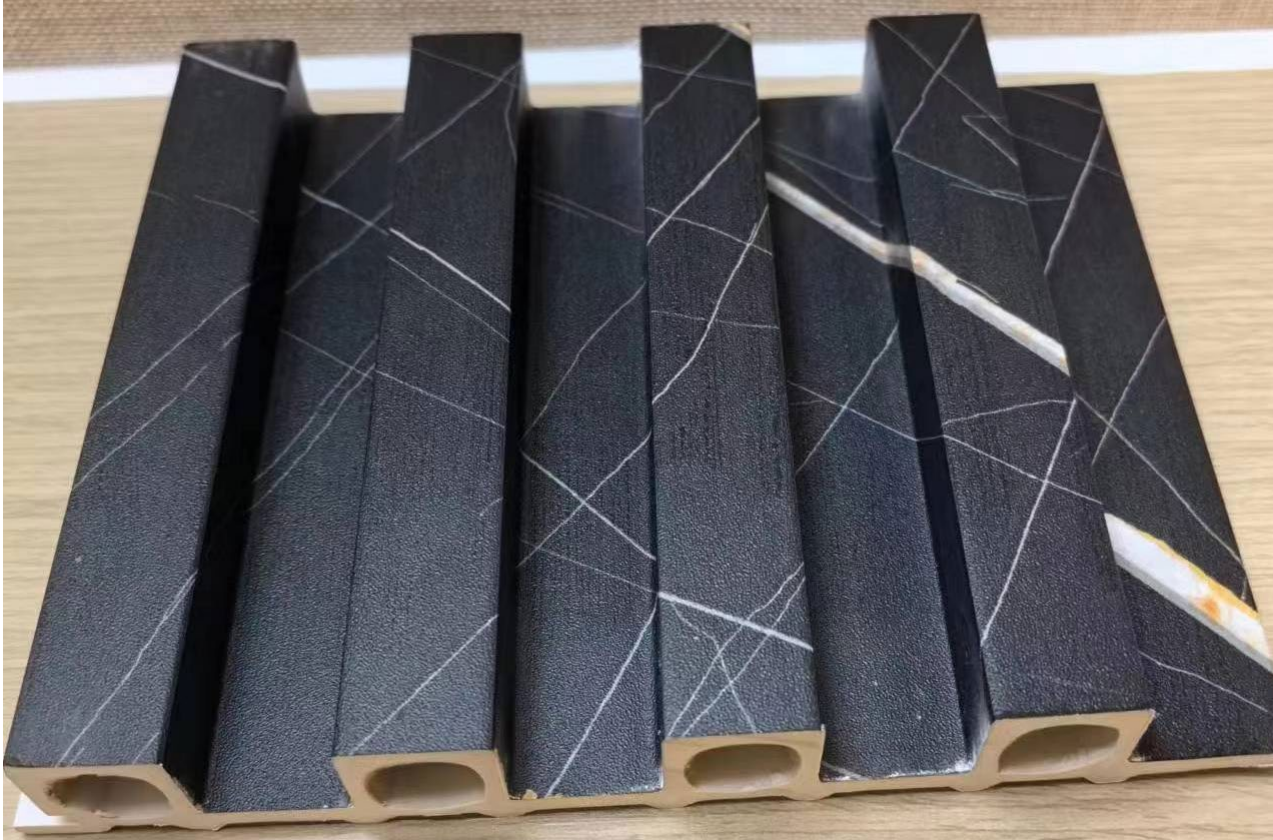

HILLSIDE UPSCALE DECOR
CREATE.INSPIRE.DECORATE

Code	Specification(inch)
WPCR16	6.50x114.17x0.87(Round Hole)