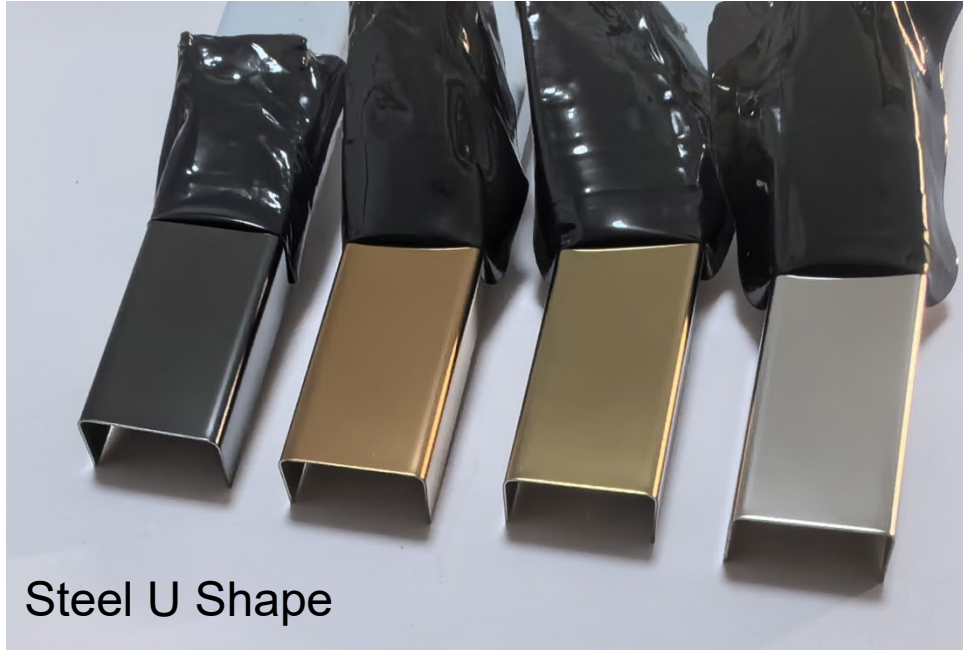

HILLSIDE UPSCALE DECOR
CREATE.INSPIRE.DECORATE

Steel U Shape

Code	Color	Specification(inch)
SUR01	Gold/Black/Pink/Sliver	0.79x0.98x114.17