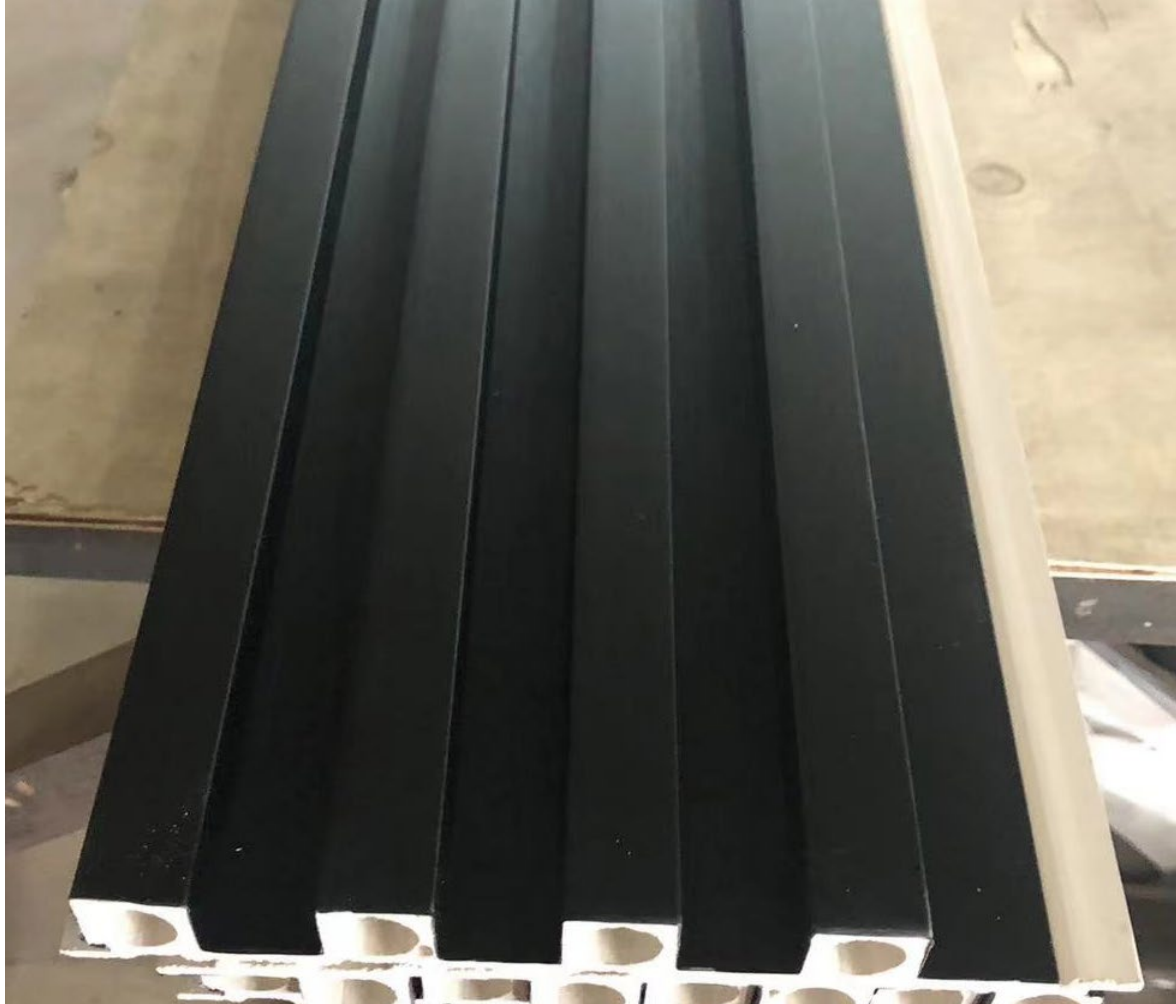

HILLSIDE UPSCALE DECOR
CREATE.INSPIRE.DECORATE

Code	Specification(inch)
WPCR26	6.50x114.17x0.87(Round Hole)